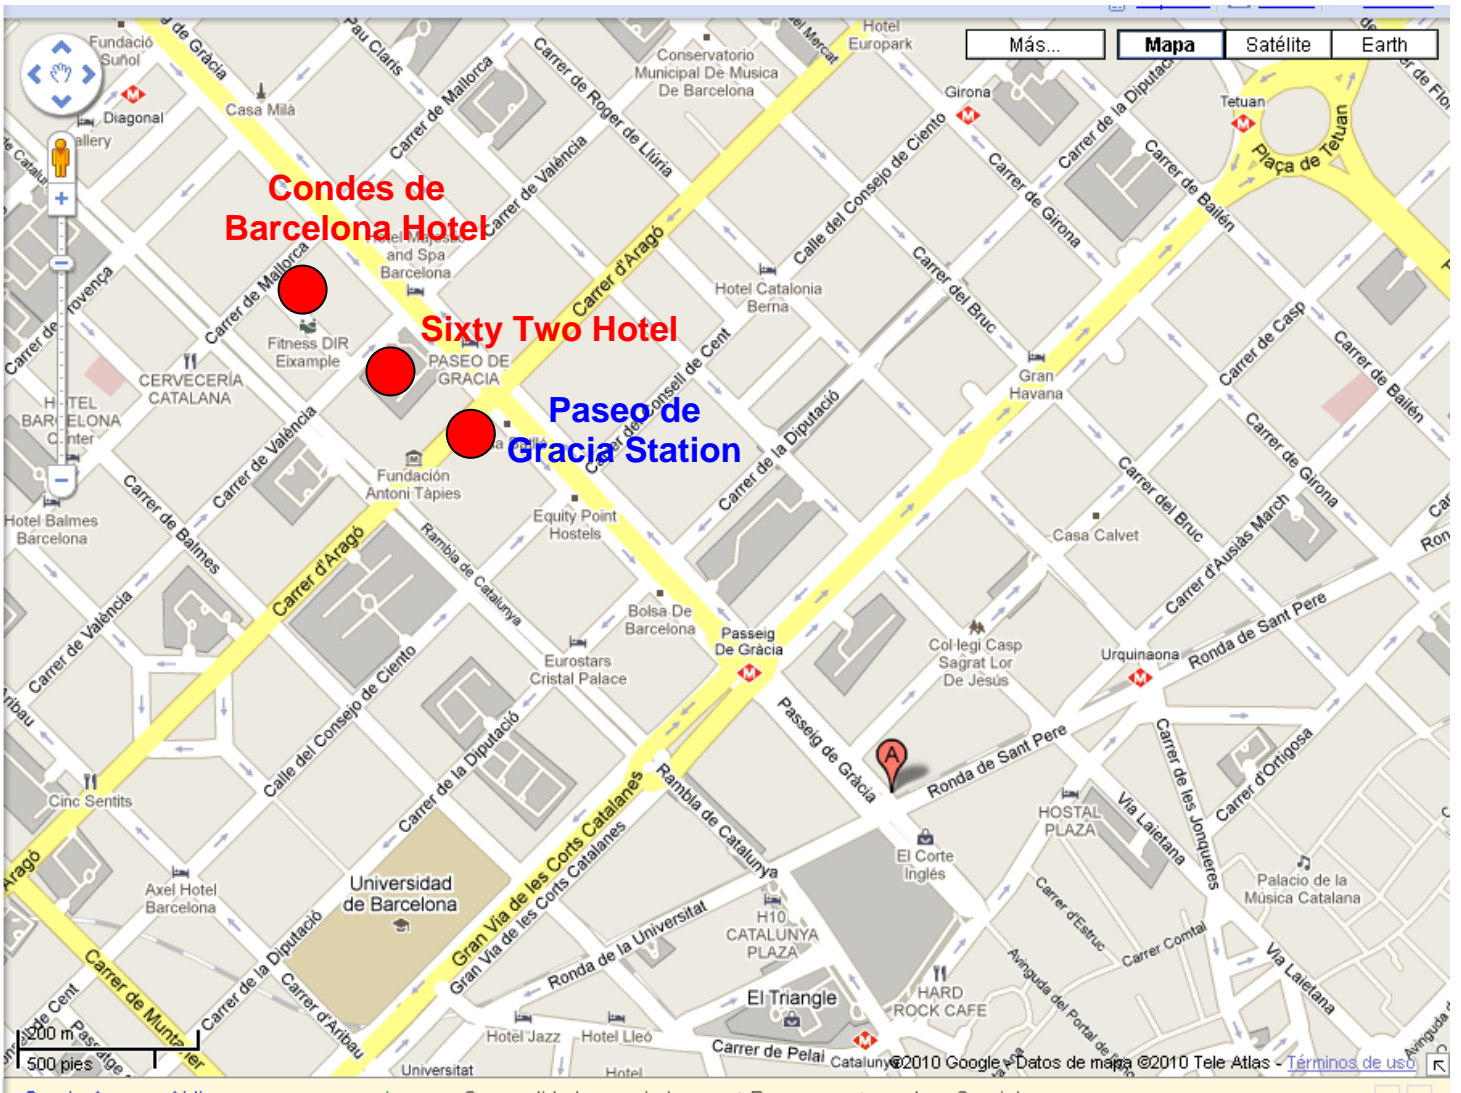

### **Expo Hotel Barcelona\*\*\*\***

**Address:**

Mallorca, 1-23, Barcelona  
Web: <http://www.expohotelbarcelona.com/en/>

**Location:** Located 50 meters away from Barcelona's main railway station, Sants Central Station. From this station you can pick up a train to come to the CTTC. The journey is about 20 min.

Click here to find more hotels: <http://www.booking.com>

**Map of hotels close to CTTC in Castelldefels**

***Map of hotels close to Sants Central Station in Barcelona***

**Map of hotels close to Passeig de Gràcia Station in Barcelona**