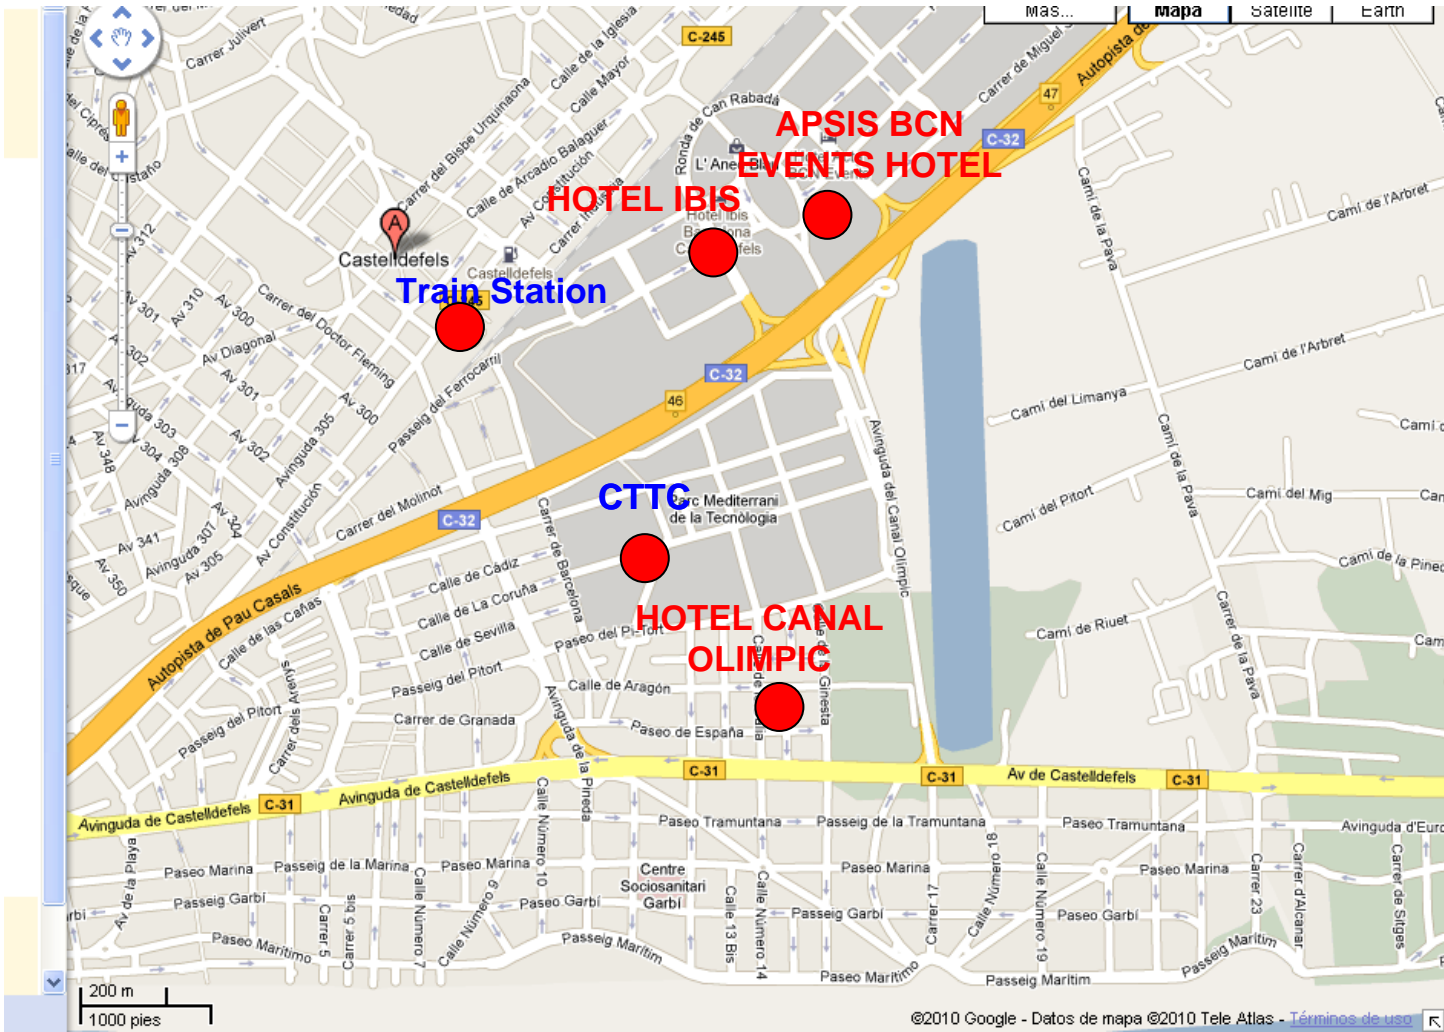

### **Just Style Hotel (aparthotel)**

**Address:**

Passeig Sant Antoni, 30, Barcelona  
Web: <http://just-style-barcelona.hotel-rn.com/>

**Location:** Located 50 meters away from Barcelona's main railway station, Sants Central Station. From this station you can pick up a train to come to the CTTC. The journey is about 20 min.

### **Expo Hotel Barcelona\*\*\*\***

**Address:**

Mallorca, 1-23, Barcelona  
Web: <http://www.expohotelbarcelona.com/en/>

**Location:** Located 50 meters away from Barcelona's main railway station, Sants Central Station. From this station you can pick up a train to come to the CTTC. The journey is about 20 min.

Click here to find more hotels: <http://www.booking.com>

**Map of hotels close to CTTC in Castelldefels**

***Map of hotels close to Sants Central Station in Barcelona***

**Map of hotels close to Passeig de Gràcia Station in Barcelona**