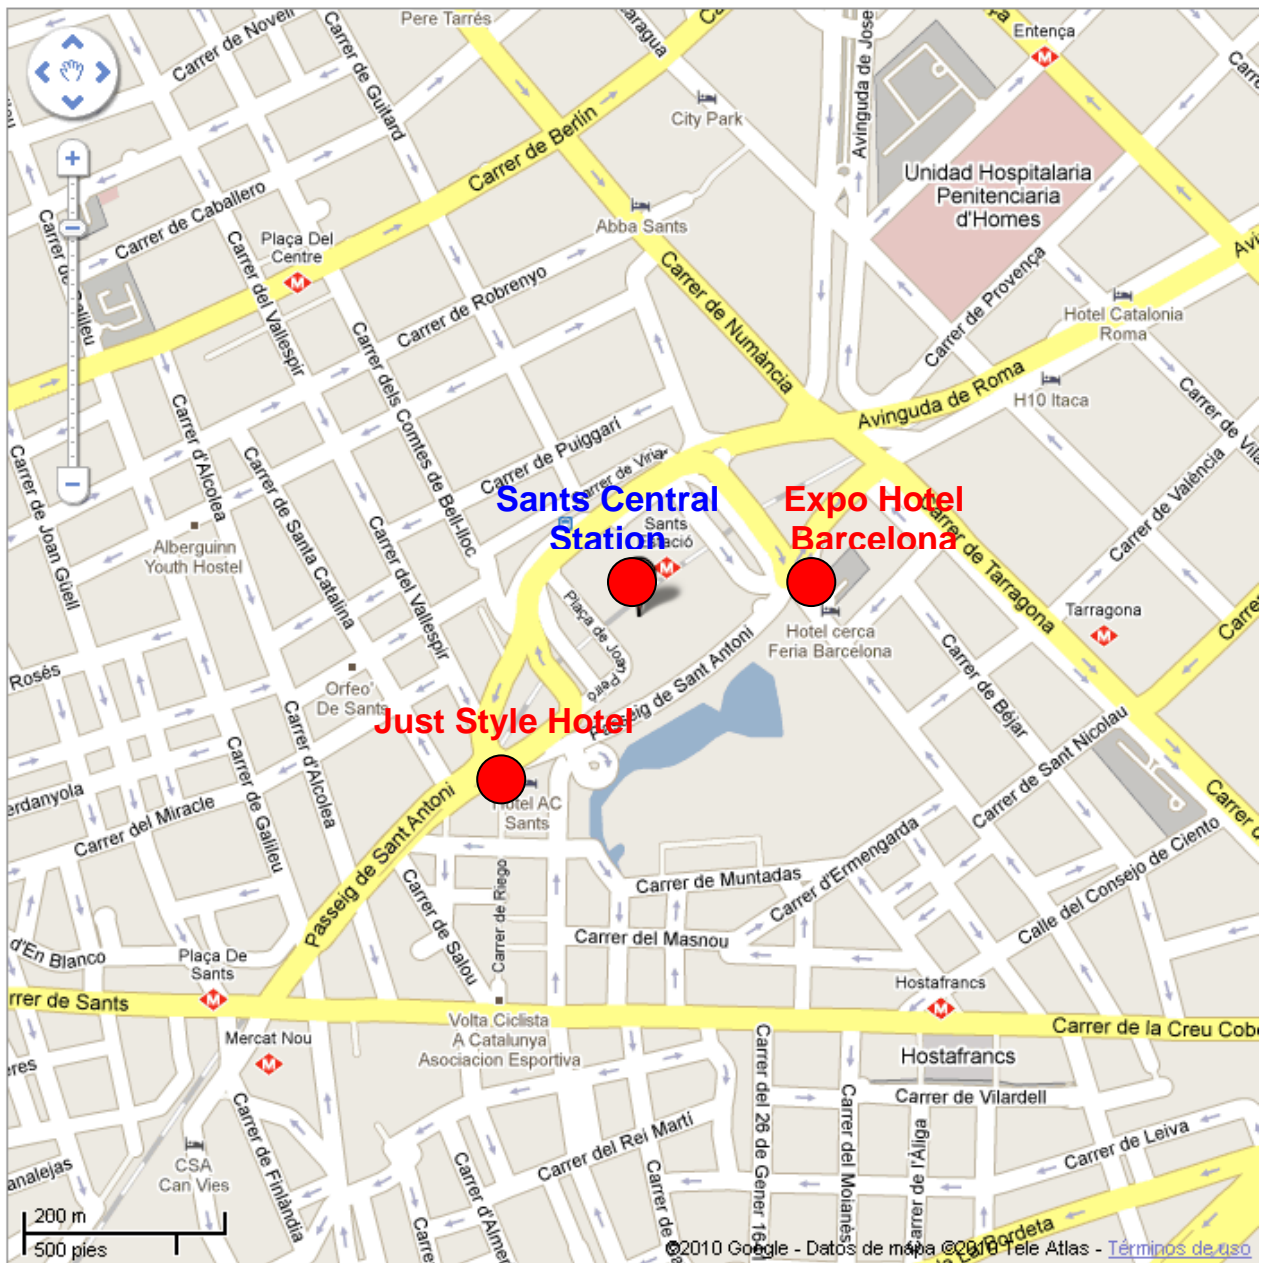

Map of hotels close to CTTC in Castelldefels

Map of hotels close to Sants Central Station in Barcelona